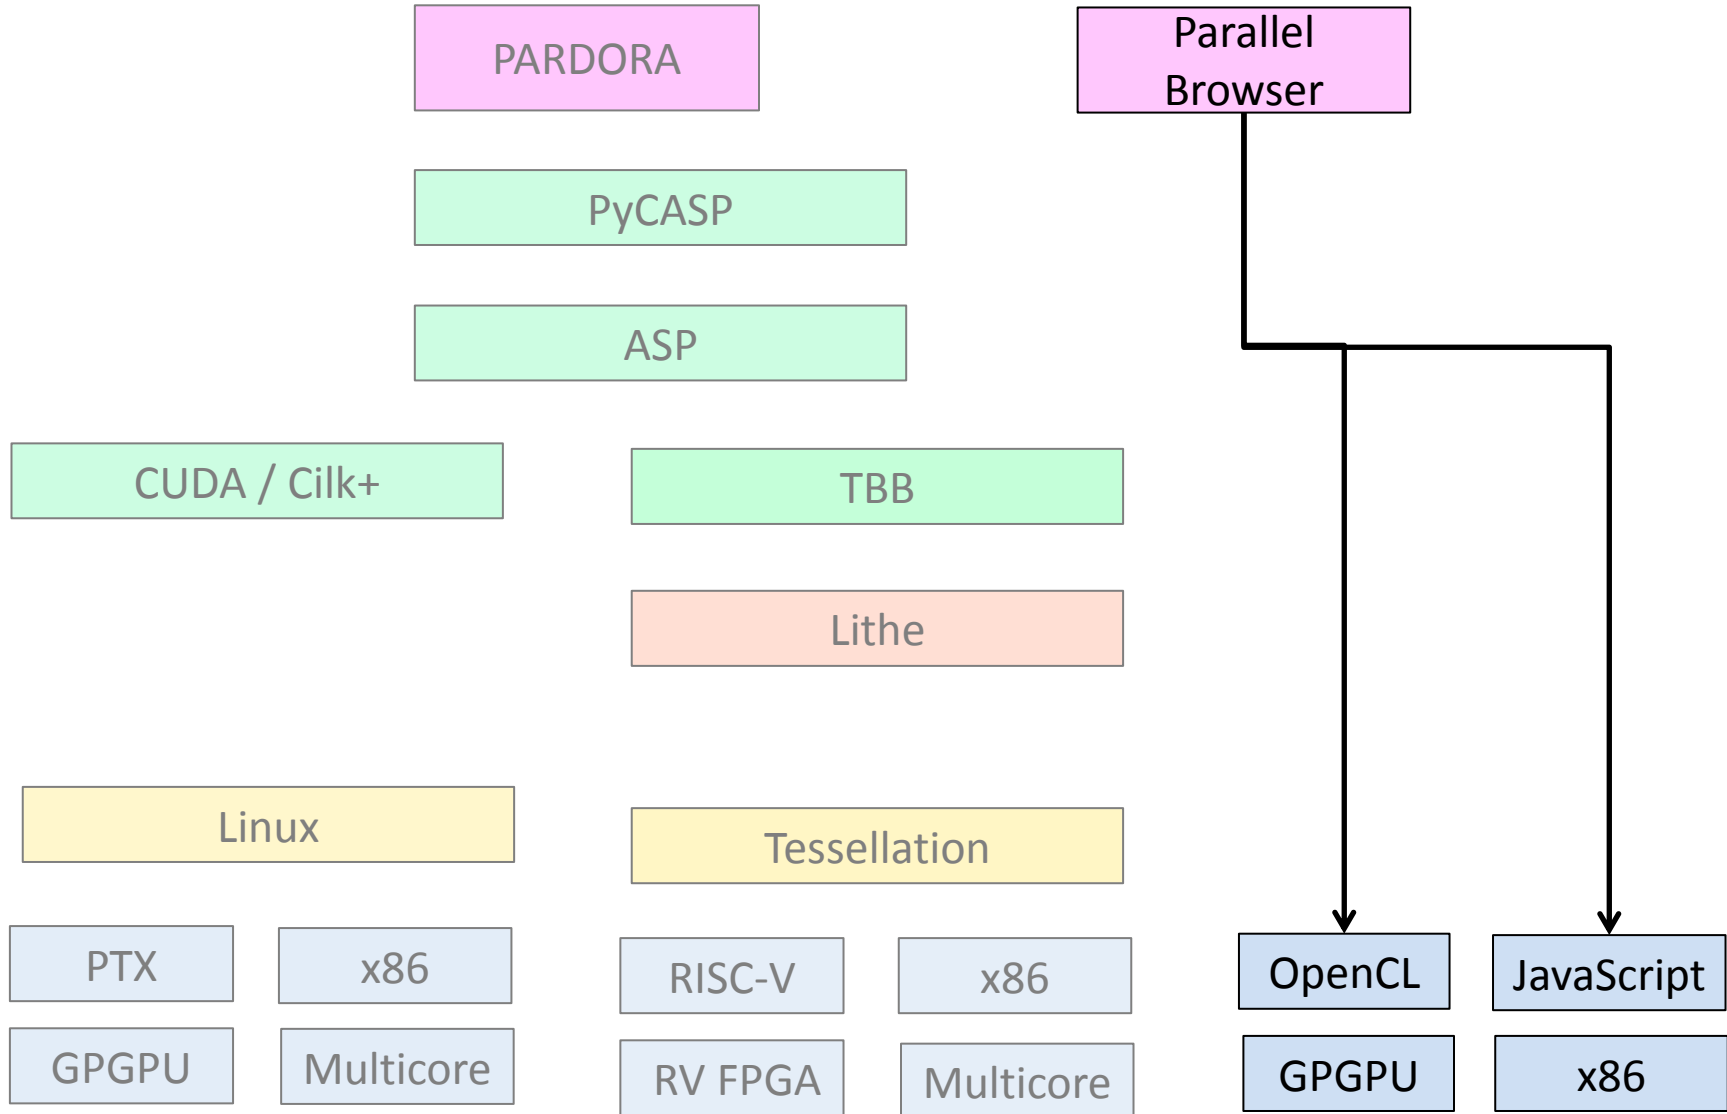

1M songs

Tesselation

Client Architecture

Safari Web Browser

Parallel JavaScript Libraries

Render

WebGL

Layout

WebCL

Parse
(JSON)

Web
Workers

1K
clustered
songs

1M
songs

viz.ftl

Synthesizer

offline: compile-time

Music Recommendation Stack

Server Architecture

Offline Phase

Online Phase

“Radiohead”

Tesselation

odel

Music Recommendation Stack

Music Recommendation Stack