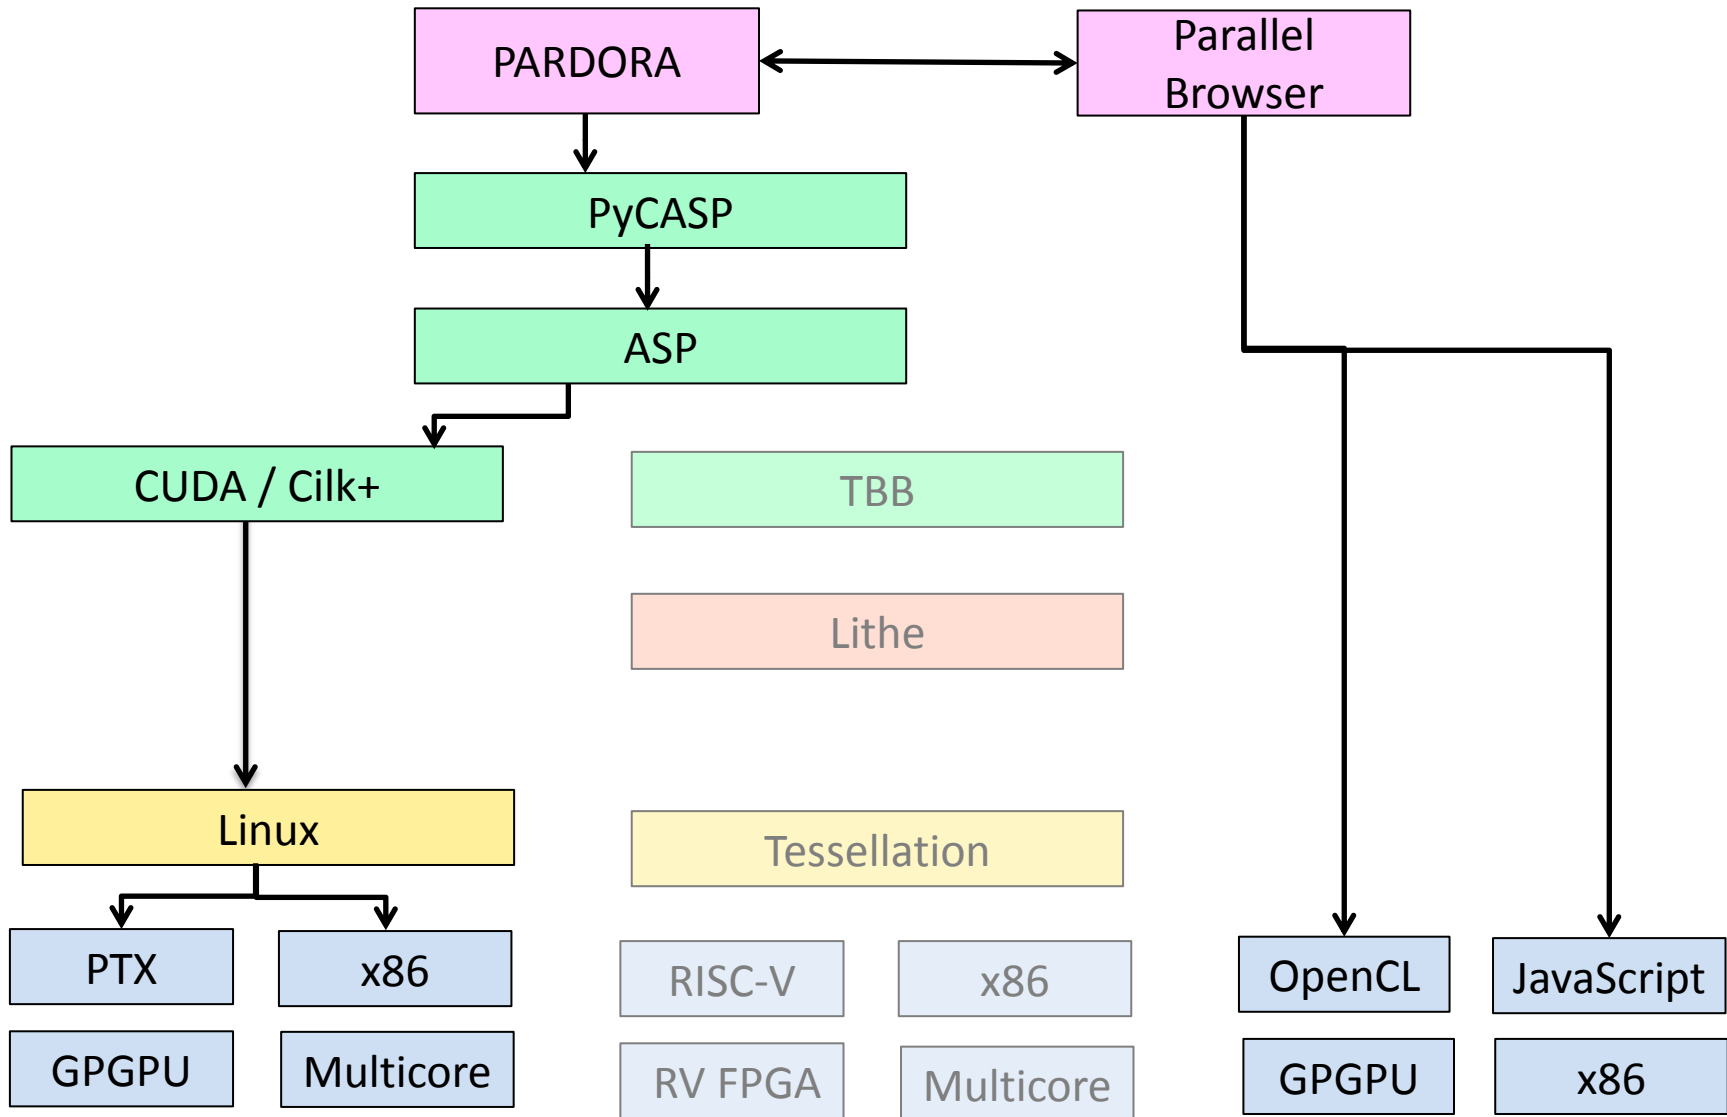

Music Recommendation Stack

Server Architecture

Offline Phase

Online Phase

“Radiohead”

Tesselation

odel

Music Recommendation Stack

Music Recommendation Stack